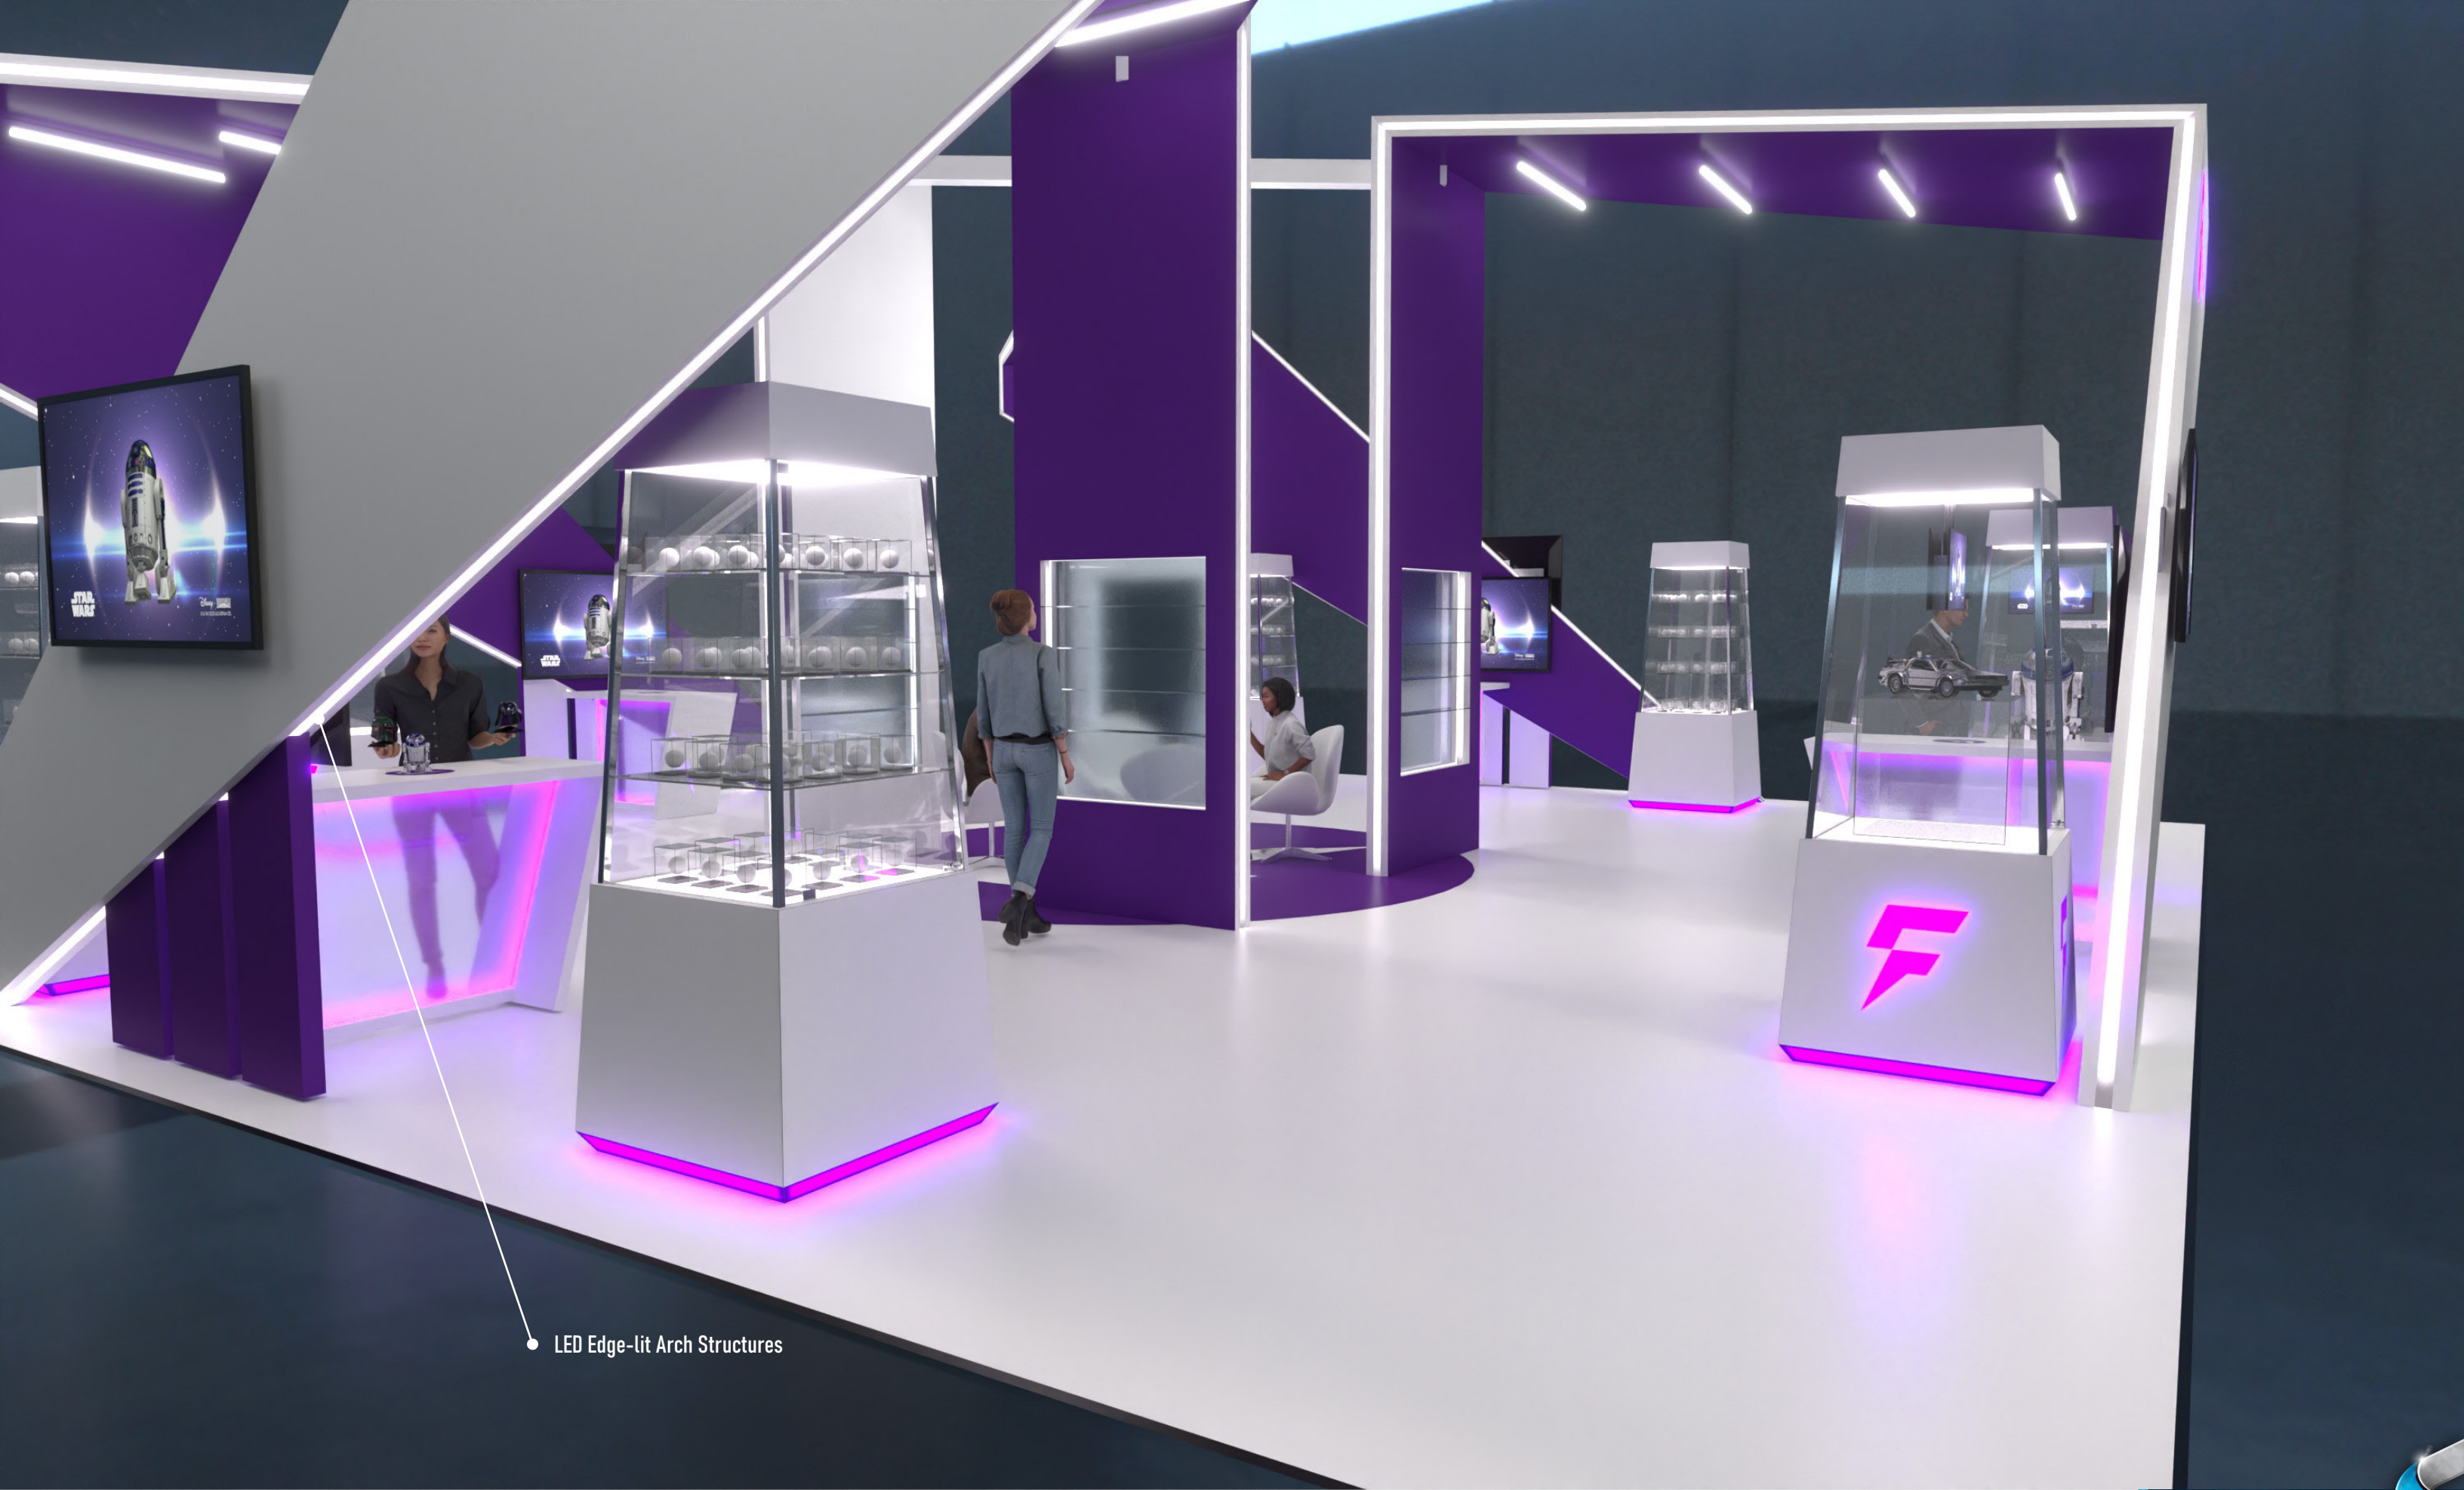

Rig-Assisted Asymetrical Arches

Recessed Backlit Logo

FANHOME

LED Tube Lights

Backlit Recessed Logos

FANHOME

VIEW 2

Skyline
San Diego

LED Edge-lit Arch Structures

Monitors for Video Content

Locking Display Cases with Up and Down Lighting with Lockable Storage below

LED "Halo" Pendant Light

Open Shelving for Touchables

Edge-lit Frosted Etched Acrylic

Interactive Counter with RFID Technology Embedded in Figures to Trigger Different Content on the Screen

Frosted Window Panels
Reveal Touchable Products
on the Outside

The "Inner Sanctum" Meeting Area