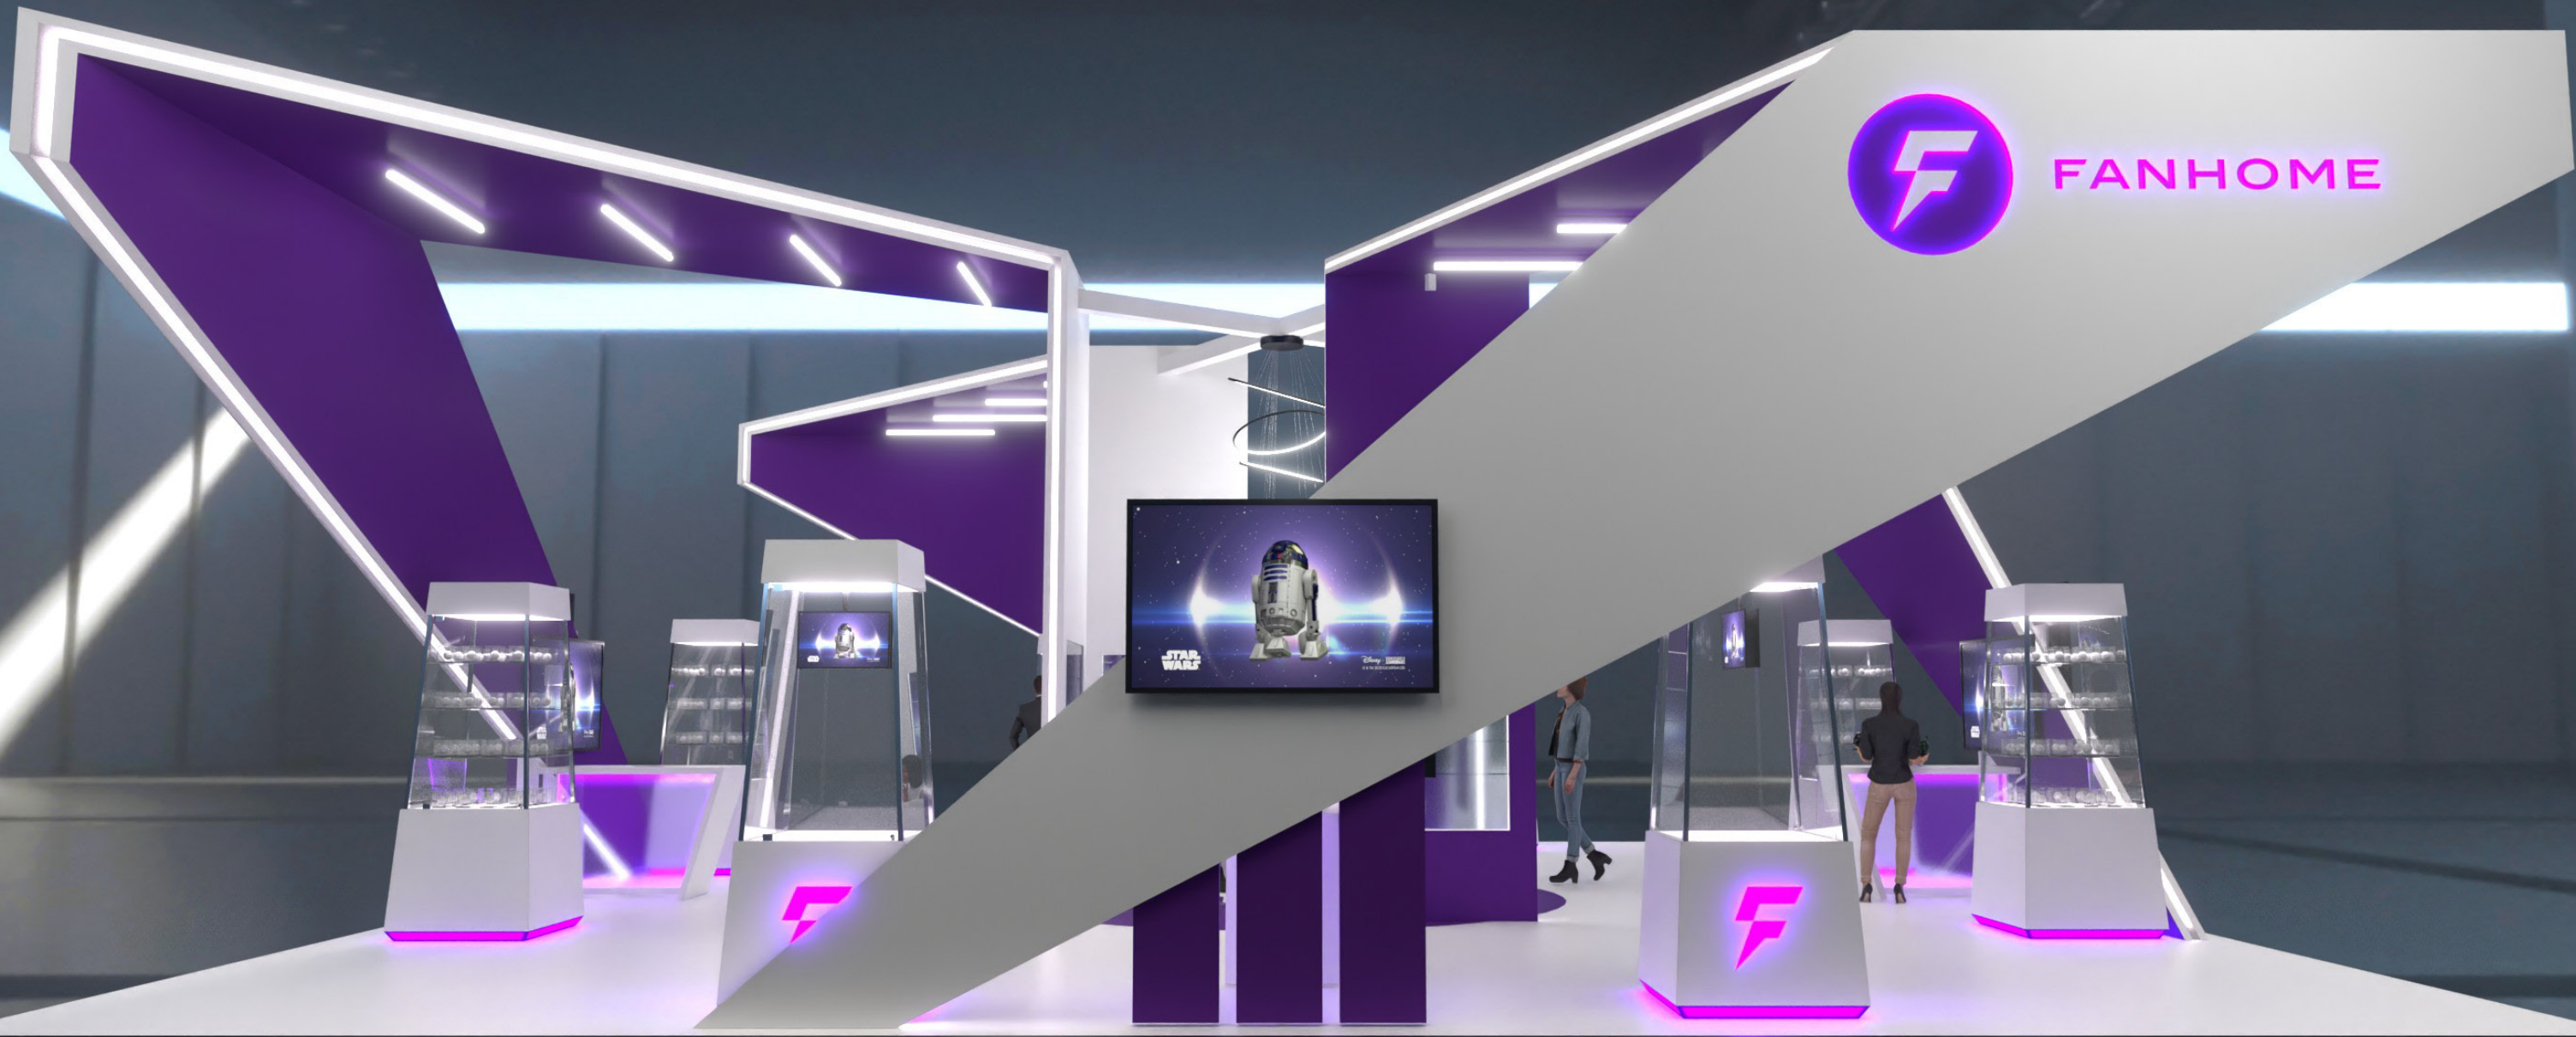

Rig-Assisted Asymetrical Arches

Recessed Backlit Logo

FANHOME

LED Tube Lights

Backlit Recessed Logos

FANHOME

VIEW 2

Skyline
San Diego

LED Edge-lit Arch Structures

Monitors for Video Content

Locking Display Cases with Up and Down Lighting with Lockable Storage below

LED "Halo" Pendant Light

Open Shelving for Touchables

Edge-lit Frosted Etched Acrylic

Interactive Counter with RFID Technology Embedded in Figures to Trigger Different Content on the Screen

Frosted Window Panels
Reveal Touchable Products
on the Outside

The "Inner Sanctum" Meeting Area