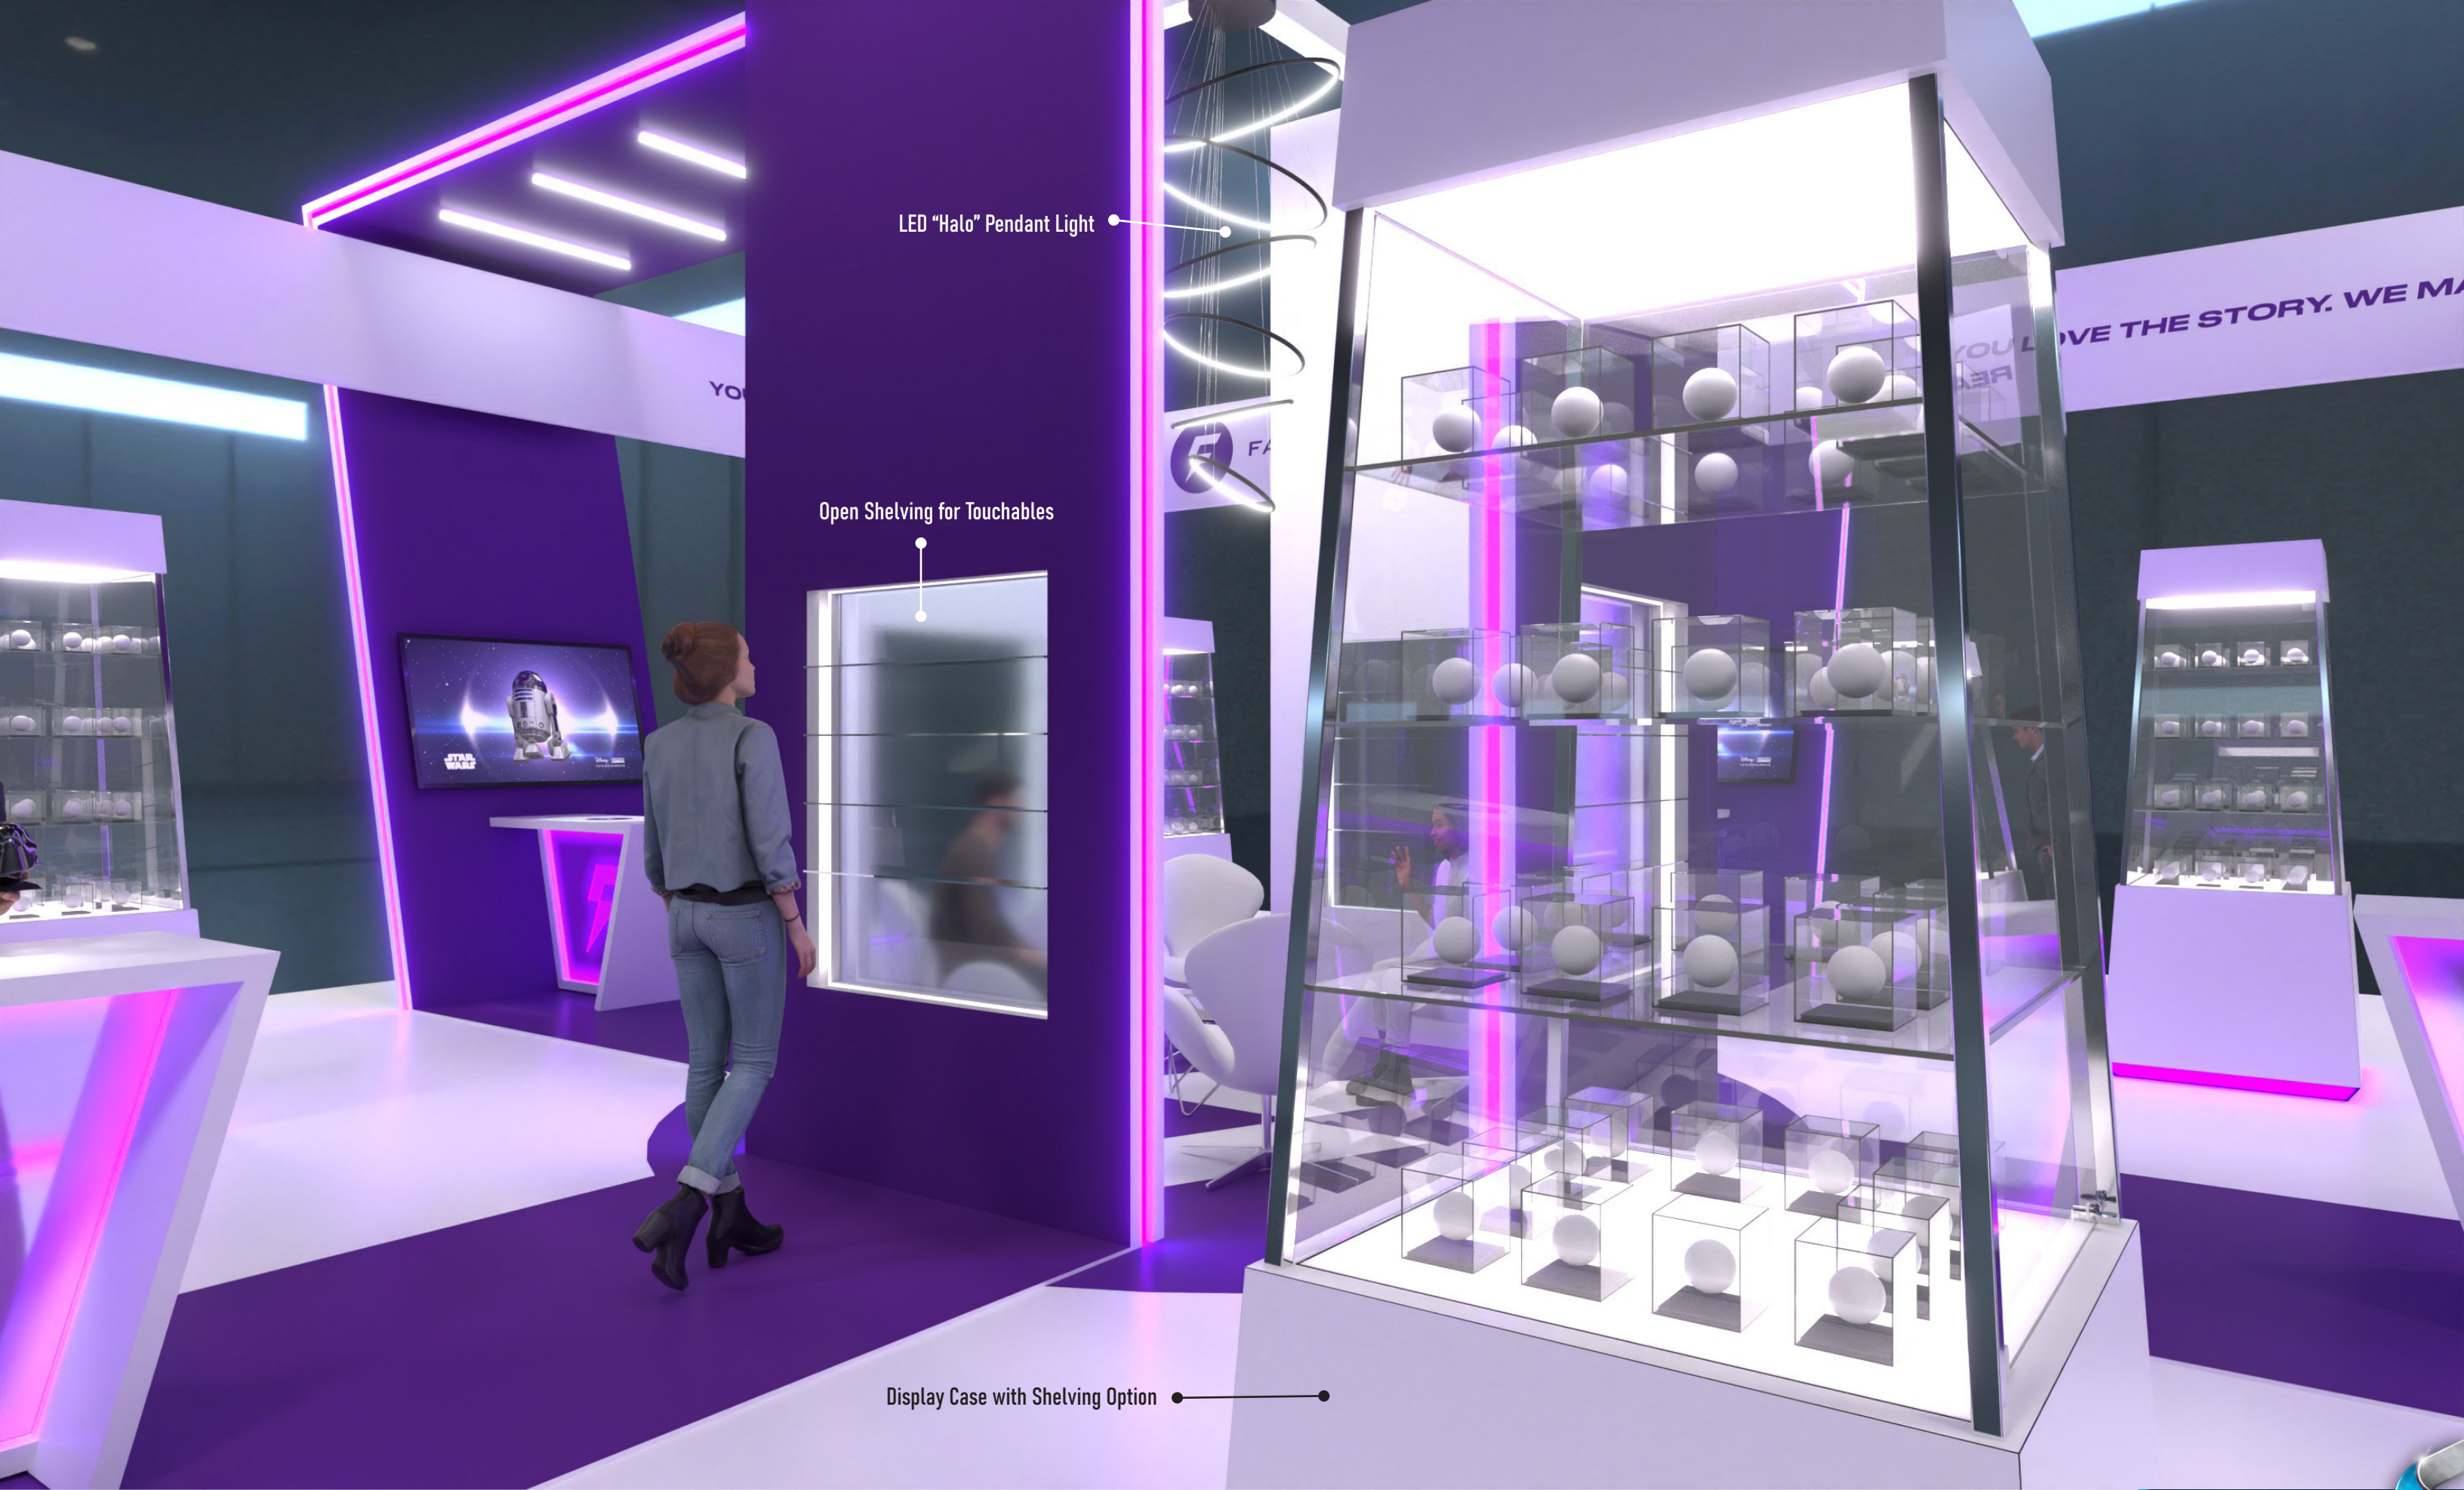

Rigged Fabric Structure
Integrated with the Exhibit Structure

Recessed Backlit Logo

YOU LOVE THE STORY. WE MAKE IT REAL.

YOU LOVE THE STORY.

LED Tube Lights

Backlit Recessed Logos

YOU LOVE THE STORY. WE MAKE IT REAL.

FANHOME

YOU LOVE THE STORY. WE MAKE IT REAL.

LED Edge-lit Arch Structures

Monitors for Video Content

YOU LOVE THE STORY. W

Locking Display Cases with Up and Down Lighting with Lockable Storage below

LED "Halo" Pendant Light

Open Shelving for Touchables

Display Case with Shelving Option

Interactive Counter with RFID Technology Embedded in Figures to Trigger Different Content on the Screen

Edge-lit Frosted Etched Acrylic

Frosted Window Panels
Reveal Touchable Products
on the Outside

The "Inner Sanctum" Meeting Area