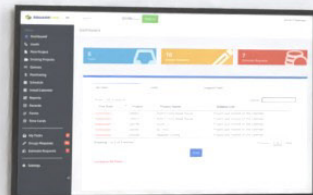

SQUARECOIL
Streamline Your Custom Industry

Expanded by every user providing input
to make it stronger and easier.

Enhance Customer Experience
with Sign Shop Management Software

SQUARECOIL
Streamline Your Custom Industry

Full Enterprise
Resource Planning

@squarecoil

SQUARECOIL
Streamline Your Custom Industry

Resource Planning

SQUARECOIL
Streamline Your Custom Industry

Full Enterprise
Resource Planning

Shop Management Software