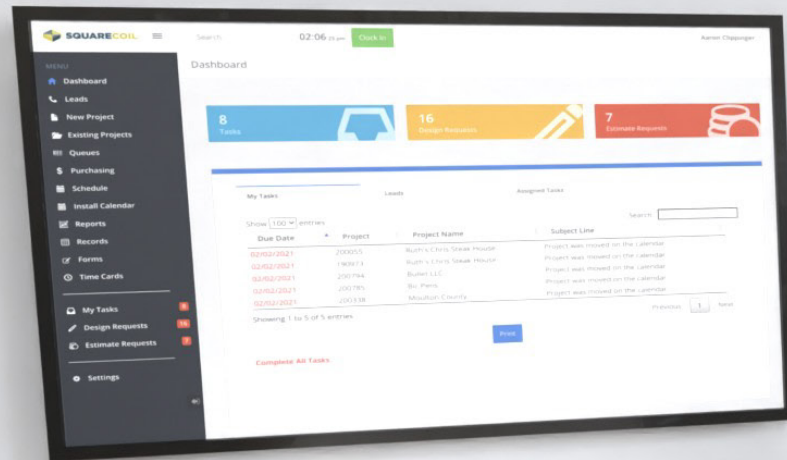

SQUARECOIL

Streamline Your Custom Industry

Full Enterprise Resource Planning