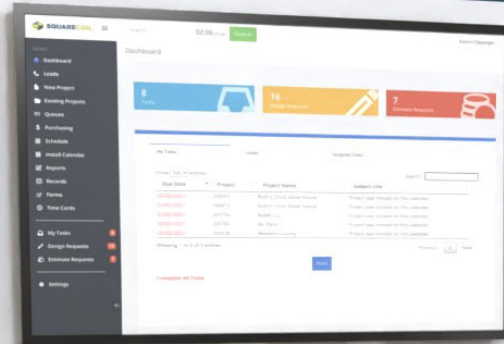

SQUARECOIL

Streamline Your Custom Industry

Full Enterprise Resource Planning