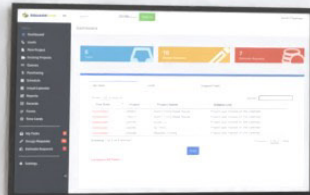

**SQUARECOIL**  
Harmonizing Custom Industries

Expanded by every user providing input  
to make it stronger and easier.

Enhance Customer Experience  
with Sign Shop Management Software

**SQUARECOIL**  
Harmonizing Custom Industries

Full Enterprise  
Resource Planning

Resource Planning

**SQUARECOIL**  
Harmonizing Custom Industries

Full Enterprise  
Resource Planning

Shop Management Software